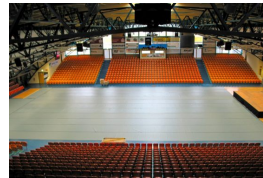

EVENT FLOOR

- PVC covering light blue
- flame resistant (B1) according to DIN 4102-1

TECHNICAL DETAILS

Width	2.02 m
Height	0.02 m
Length	30 m
Weight	1.8 kg/m ²

TRANSPORT

on reel, max. 5 items in a steel barille

AREAS OF USE

Rent an event floor for protecting high-quality floors in community halls, gymnasiums and sports halls. The event floor is suitable for floor heating and castor wheeled traffic and it is fast laid. At least 2 people are needed for laying.