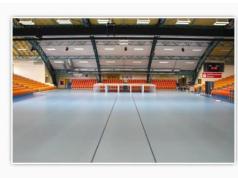

EVENT FLOOR

- PVC covering light blue
- flame resistant (B1) according to DIN 4102-1

TECHNICAL DETAILS

Width	2.02 m
Height	0.02 m
Length	30 m
Weight	1.8 kg/m ²

TRANSPORT

on reel, max. 5 items in a steel barille

AREAS OF USE

Rent an event floor for protecting high-quality floors in community halls, gymnasiums and sports halls. The event floor is suitable for floor heating and castor wheeled traffic and it is fast laid. At least 2 people are needed for laying.