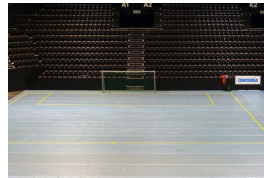

EVENT FLOOR

- PVC covering light blue
- flame resistant (B1) according to DIN 4102-1

TECHNICAL DETAILS

Width	2.02 m
Height	0.02 m
Length	30 m
Weight	1.8 kg/m ²

TRANSPORT

on reel, max. 5 items in a steel barille

AREAS OF USE

Rent an event floor for protecting high-quality floors in community halls, gymnasiums and sports halls. The event floor is suitable for floor heating and castor wheeled traffic and it is fast laid. At least 2 people are needed for laying.