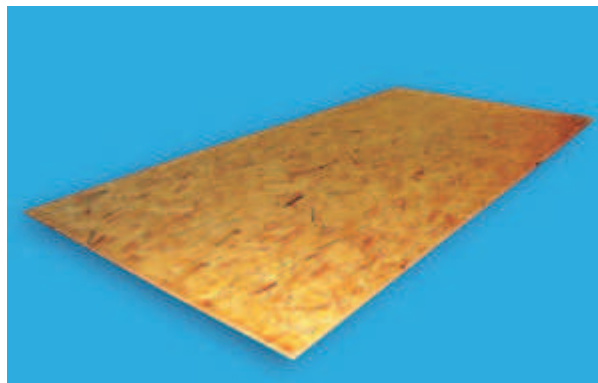

Ground Protection

Versatile Wooden Panels OSB 3

The versatile wooden panels consist of multiple wood layers glued together for a better point distribution of the weight. The panels can be placed in several layers.

The panels are suitable for purposes like ice coverage, indoor coverage and stage coverage. Another option is the arrangement of colourful stage decorations e.g. for magic performances as the panels can be painted.

You can find more information and more rentable equipment on our website www.japo.de.

Technical Details

versatile wooden panels OSB 3

width	125 cm
length	250 cm
height	1,8 cm
weight	40 kg
load capacity	80 kg/qcm

transport

tu	max. 50 panels
per trailer truck	ca. 1.750 sqm

JAPO Concert and Event Management Company
www.japo.de • info@japo.de

Office Chemnitz
Schulstraße 63
09125 Chemnitz
Fon (0049) 0371 52041-0
Fax (0049) 0371 52041-10

Office Berlin
Herzbergstraße 120
10365 Berlin
Fon (0049) 030 549 872-46
Fax (0049) 030 549 872-44

Office Leipzig
Bismarckstraße 30 a
04249 Leipzig
Fon (0049) 0341 14949-25
Fax (0049) 0341 14949-26